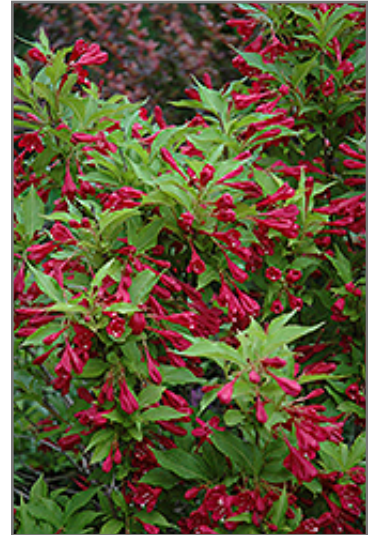

TED LARE

Design+Build

Planting & Growing

Red Prince Weigela will grow to be about 6 feet tall at maturity, with a spread of 6 feet. It has a low canopy, and is suitable for planting under power lines. It grows at a medium rate, and under ideal conditions can be expected to live for approximately 30 years.

This shrub should only be grown in full sunlight. It prefers to grow in average to moist conditions, and shouldn't be allowed to dry out. It is not particular as to soil type or pH. It is highly tolerant of urban pollution and will even thrive in inner city environments. This is a selected variety of a species not originally from North America.

Red Prince Weigela flowers
Photo courtesy of NetPS Plant Finder