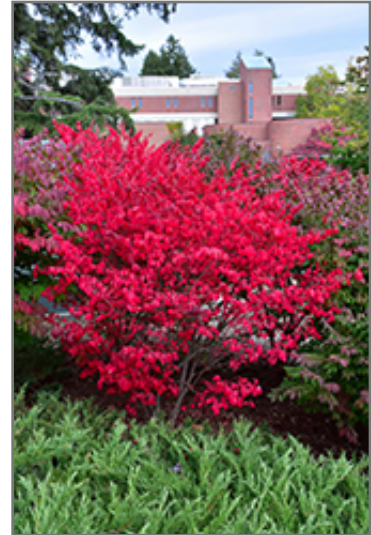

TED LARE

Design+Build

Compact Winged Burning Bush *Euonymus alatus 'Compactus'*

Height: 7 feet

Spread: 7 feet

Sunlight: ○ ● ●

Hardiness Zone: 4a

Other Names: Winged Euonymus, Burningbush

Description:

A spectacular and compact garden shrub which turns a luminous florescent pink color in fall, very showy; a shapely mounded growth habit and interesting corky wings on the branches; a very popular and adaptable landscape plant

Ornamental Features

Compact Winged Burning Bush has rich green deciduous foliage on a plant with a round habit of growth. The pointy leaves turn an outstanding cherry red in the fall. It produces red capsules from early to late fall. The warty brown bark and harvest gold branches add an interesting dimension to the landscape.

Landscape Attributes

Compact Winged Burning Bush is a dense multi-stemmed deciduous shrub with a more or less rounded form. Its average texture blends into the landscape, but can be balanced by one or two finer or coarser trees or shrubs for an effective composition.

This is a relatively low maintenance shrub, and can be pruned at anytime. It has no significant negative characteristics.

Compact Winged Burning Bush is recommended for the following landscape applications;

*Compact Winged Burning Bush in fall
Photo courtesy of NetPS Plant Finder*