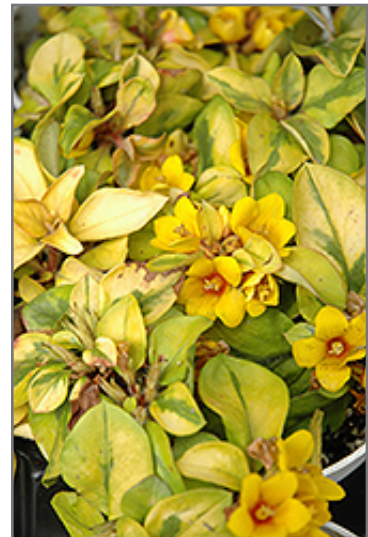

Walkabout Sunset Loosestrife foliage
Photo courtesy of NetPS Plant Finder

Walkabout Sunset Loosestrife flowers
Photo courtesy of NetPS Plant Finder