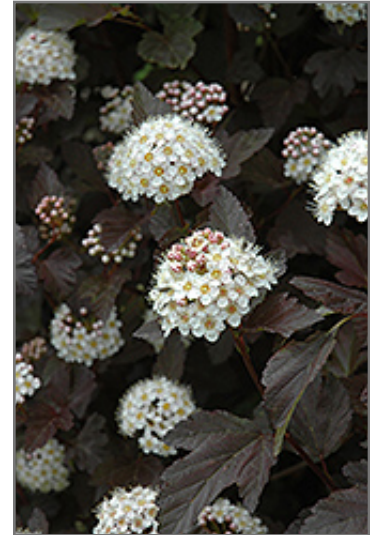

TED LARE

Design+Build

Diablo® Ninebark

Physocarpus opulifolius 'Monlo'

Height: 8 feet

Spread: 8 feet

Sunlight: ☉ ●

Hardiness Zone: 2b

Other Names: Eastern Ninebark

Description:

A large spreading shrub with intensely purple leaves all season long, small white flowers followed by pretty reddish fruit which show well against the foliage, and interesting peeling papery bark; extremely tough and durable, makes a superb color accent

Ornamental Features

Diablo Ninebark features showy clusters of white flowers at the ends of the branches from late spring to early summer, which emerge from distinctive pink flower buds. It has attractive deep purple deciduous foliage which emerges burgundy in spring. The serrated lobed leaves are highly ornamental and turn an outstanding red in the fall. It features abundant showy red capsules from early to mid fall. The peeling tan bark adds an interesting dimension to the landscape.

Landscape Attributes

Diablo Ninebark is a multi-stemmed deciduous shrub with an upright spreading habit of growth. Its relatively coarse texture can be used to stand it apart from other landscape plants with finer foliage.

This shrub will require occasional maintenance and upkeep, and can be pruned at anytime. It has no significant negative characteristics.

Diablo Ninebark is recommended for the following landscape applications;

Diablo Ninebark flowers
Photo courtesy of NetPS Plant Finder